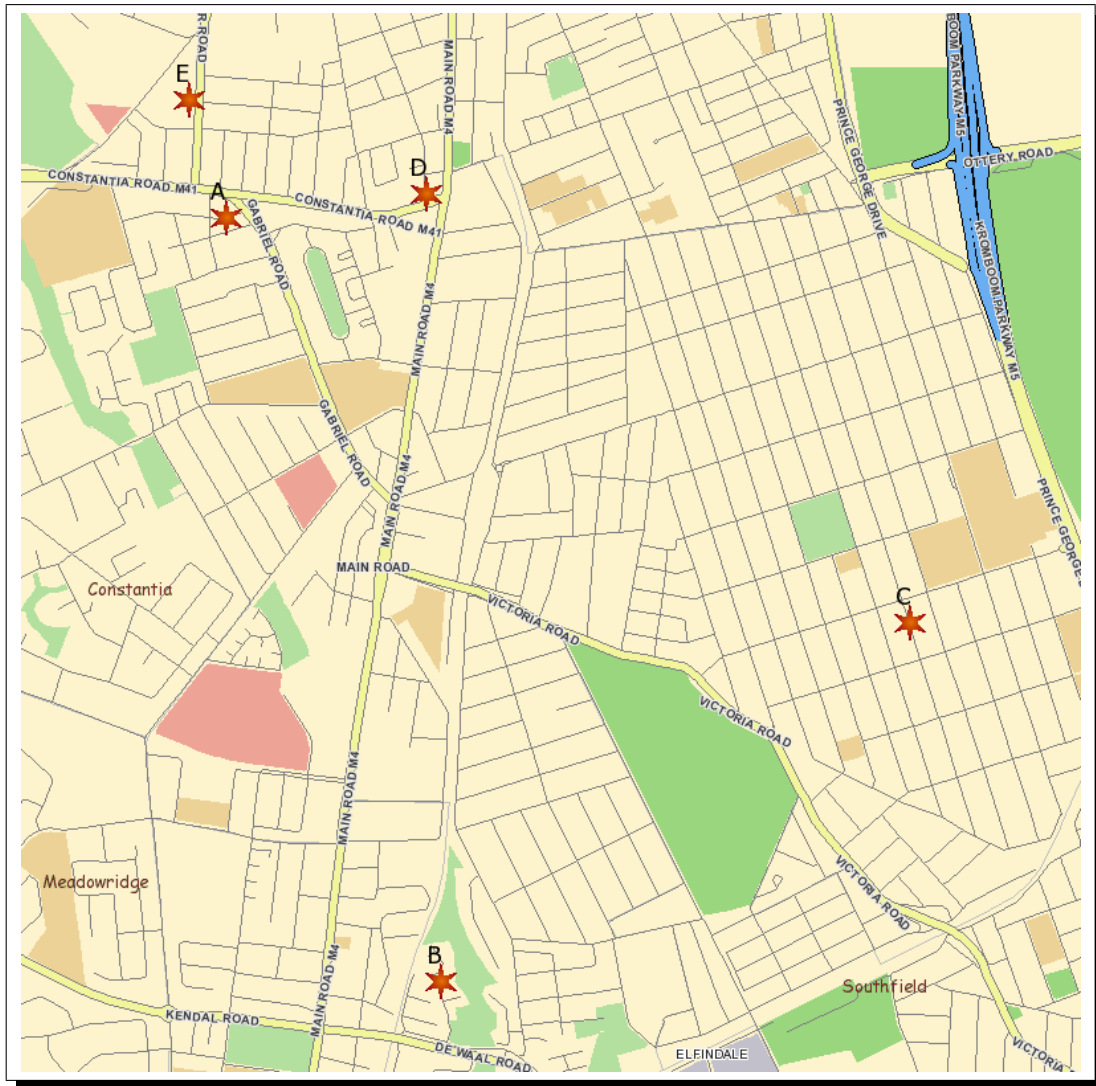

Cape Town On Show

Your Sunday afternoon drive guide

Houses on show for 19 March 2006

www.capetownonshow.co.za

A	Plumstead	R890,000	B	Plumstead	R849,000
C	Plumstead	R1,280,000	D	Wynberg	R595,000
E	Wynberg	R615,000			

Tip

If the above map does not have enough road detail, try breaking your search up into two or more searches which each cover a smaller area.